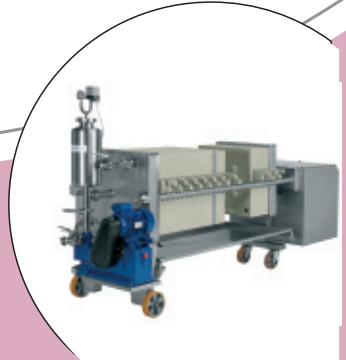

frozen

extub

bull

e xplat

s

galaxy

kosmo

plus

friotech

minidairy 200-300-400-500

minidairy 600-700-800

ice-cream plant

mix plant

brewfarm

**pasteurisation
sterilisation and
concentration plant**

SV